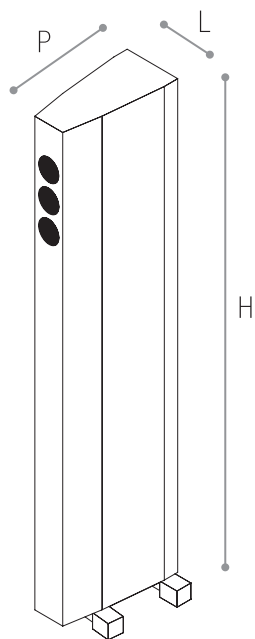

JOLIE

da pavimento a doppio fronte
stand alone loudspeaker

posizionamento consigliato
suggested placement

distanze consigliate dalle pareti
suggested measures from walls

JOLIE

L 130 x H 1255 x P 300

System: reflex passive + open transmission line **No.of ways:** 2 + 2 **Power(W):** 175 nom. – 250 max **Impedance(Ohm):** 4 **X-over:** nc
Freq.Resp(Hz): 32-21K **Sensitivity(dB):** 86 **Drivers:** 6 x passive diam.130mm 2 x midwoofer fibreglass cone d.50mm 2 x woofer fibreglass cone d.130mm 2 x tweeter silk dome d.25mm **Notes:** uses Mundorf crossover components

Colours available: white / black **Grille cloth:** white / black **Notes:** On demand can be painted with other RAL colours, with increase of 15% on price.