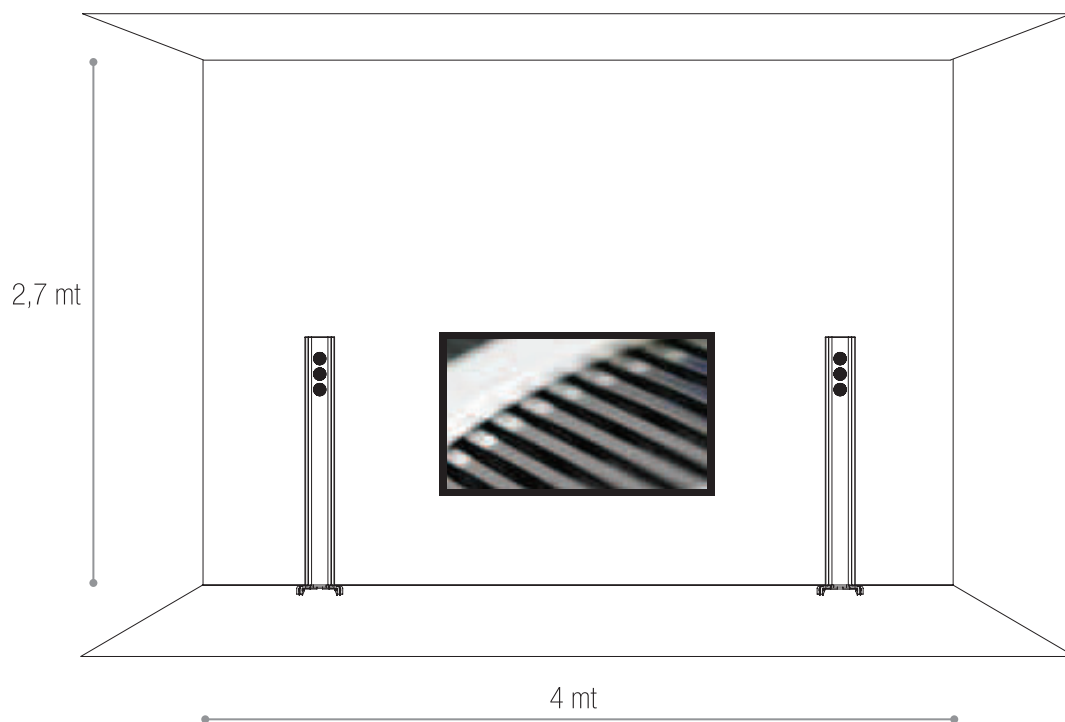

JOLIE

da pavimento a doppio fronte
stand alone loudspeaker

posizionamento consigliato
suggested placement

distanze consigliate dalle pareti
suggested measures from walls

JOLIE

L 130 x H 1255 x P 300

System: reflex passive + open transmission line **No.of ways:** 2 + 2 **Power(W):** 175 nom. – 250 max **Impedance(Ohm):** 4 **X-over:** nc
Freq.Resp(Hz): 32-21K **Sensitivity(dB):** 86 **Drivers:** 6 x passive diam.130mm 2 x midwoofer fibreglass cone d.50mm 2 x woofer fibreglass cone d.130mm 2 x tweeter silk dome d.25mm **Notes:** uses Mundorf crossover components